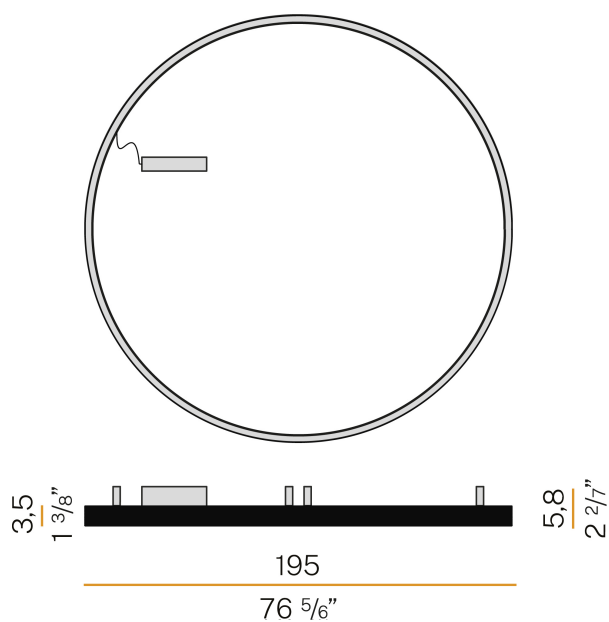

### Data sheet

CODE	P23201.360.0402
SYSTEM POWER CONSUMPTION	109W
EFFICACY	54.4lm/W
LIGHT SOURCE	LED
LIGHT SOURCE LIFETIME	L80 (B20) 80.000h
COLOUR TEMPERATURE	3000K Ra>90
LIGHT DISTRIBUTION	diffused
POWER SUPPLY	220-240V AC
FREQUENCY	50/60Hz
ELECTRICAL CONFIGURATION	dimmable (DALI/Push DIM)
DRIVER	integrated included
NOMINAL LUMINOUS FLUX	13680lm
LUMEN OUTPUT	5931lm
EFFICIENCY	43.4%
WEIGHT	5,83 Kg
PROTECTION DEGREE	IP40
COLOUR TOLLERANCES	SDCM 3
GLOW WIRE TEST PERFORMANCE	850°
PACKING DIMENSIONS	202,0 x 202,0 x 13,0 cm

### Technical drawing